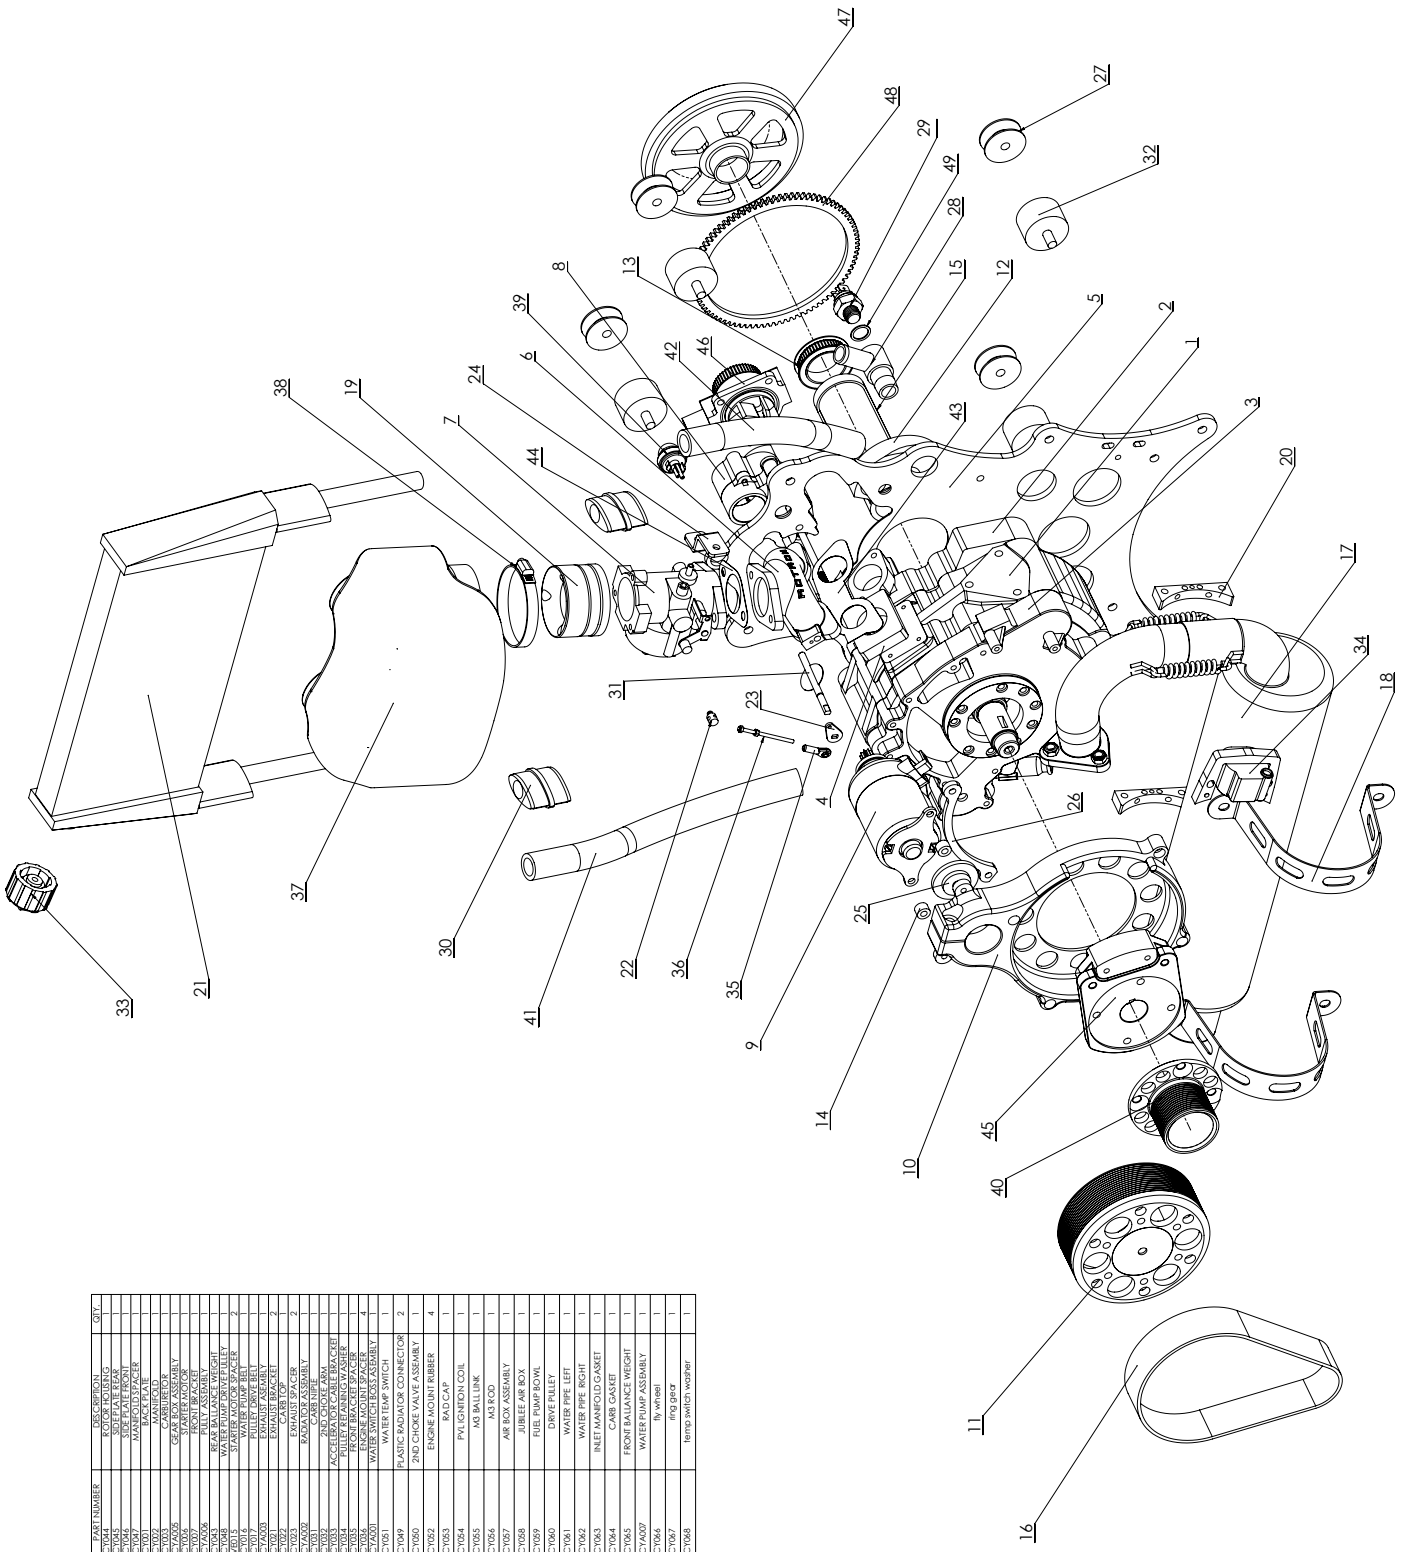

ITEM NO.	PART NUMBER	DESCRIPTION	QTY.
1	CY019	DOWN PIPE	1
2	CY020	SILENCER	1
3	CY078	EXHAUST SPRINGS	2
4	CY080	EXHAUST NUT	3