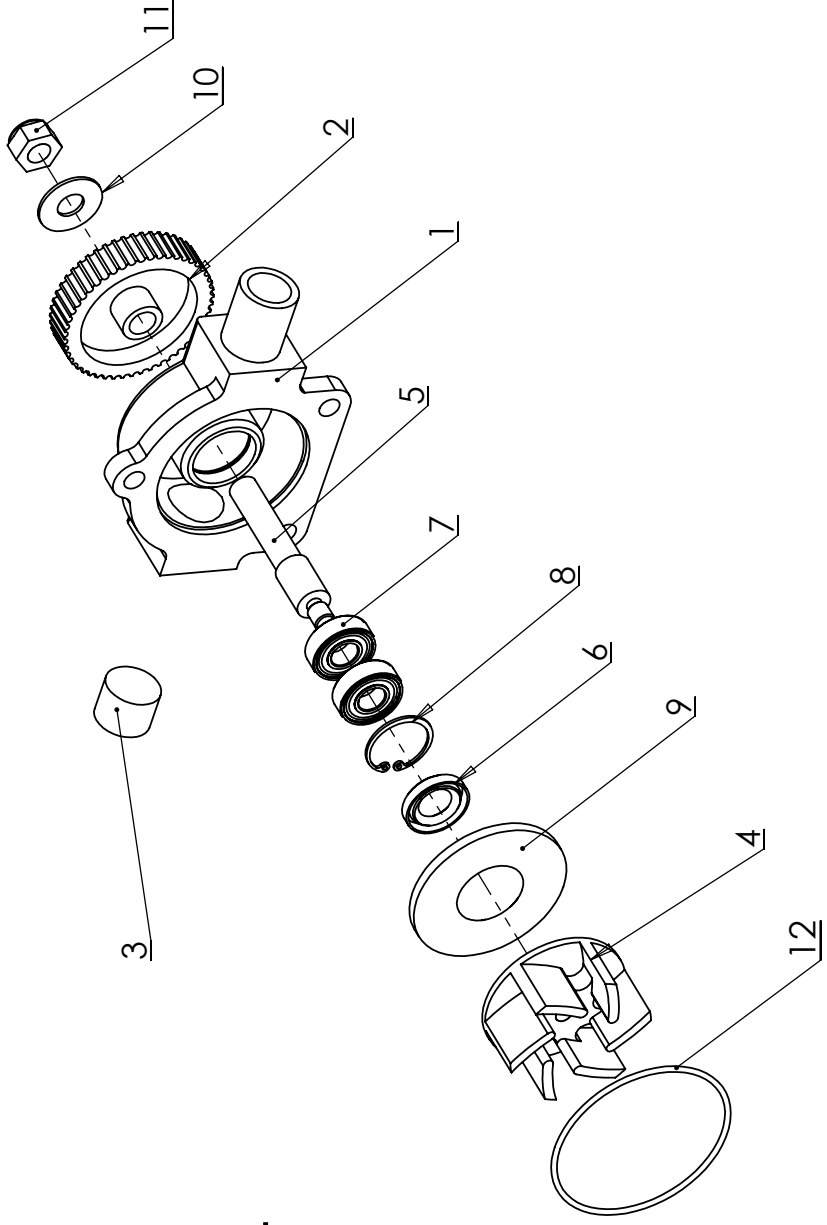

ITEM NO.	PART NUMBER	DESCRIPTION	QTY.
1	CY019	DOWN PIPE	1
2	CY020	SILENCER	1
3	CY078	EXHAUST SPRINGS	2
4	CY080	EXHAUST NUT	3

294 EXHAUST SYSTEM

CYA003

ITEM NO.	PART NUMBER	DESCRIPTION	QTY.
1	CY004	GEAR HOUSING ENGINE SIDE	1
2	CY005	GEAR HOUSING BENBIX SIDE	1
3	CY067	INTER GEAR	1
4	CY070	BENDIX GEAR	1
5	CY071	8MM ID CUP BEARING	4
6	CY072	ENGINE BOLT	2
7	CY073	GEARBOX BACKPLATE SPACER	2
8	CY074	INTER GEAR SHAFT	1
9	CY075	CASING BOLT	5

STARTER GEARBOX CYA005

ITEM NO.	PART NUMBER	DESCRIPTION	QTY.
1	CY008	PULLEY	1
2	CY009	ECCENTRIC SHAFT	1
3	CY010	TAB WASHER	1
4	CY011	NUT	1
5	CY012	PULLEY CAP	1
6	CY076	TAPERED BEARING SEALED	1
7	CY077	TAPERED BEARING PLAIN	1

CYA006 294 DRIVEN PULLEY

ITEM NO.	PART NUMBER	DESCRIPTION	QTY.
1	CY014	WATER PUMP BODY	1
2	CY81	PULLEY	1
3	CY082	PLUG	1
4	CY083	IMPELLER	1
5	CY084	SHAFT	1
6	CY085	LIP SEAL	1
7	CY086	BEARING	2
8	CY087	CIRCLIP	1
9	CY088	INLET WASHER	1
10	CY089	WASHER	1
11	CY090	NUT	1
12	CY091	O RING	1