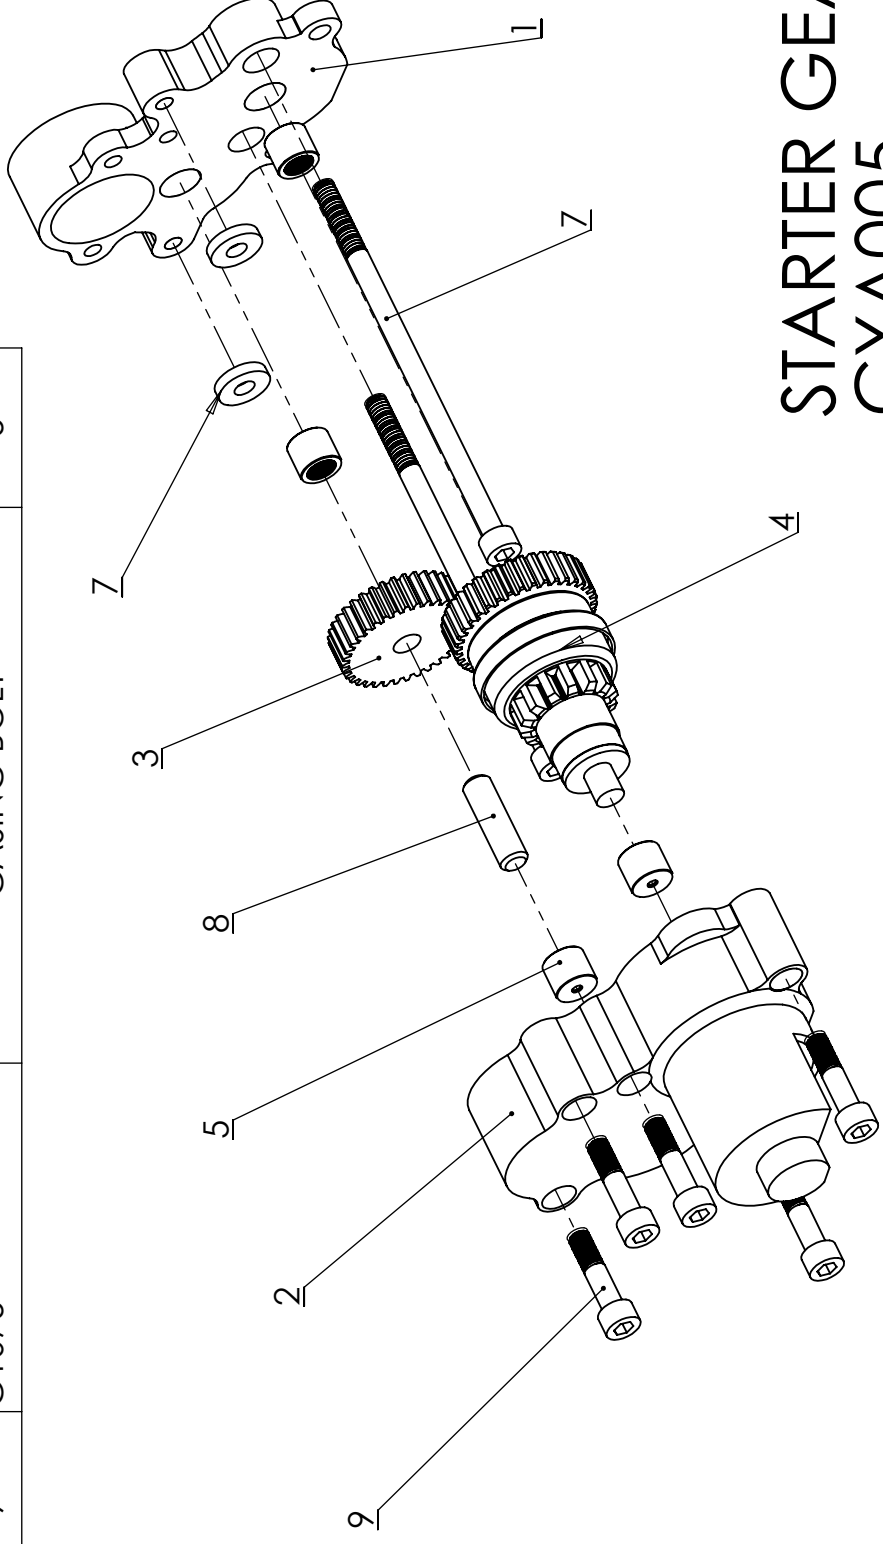

ITEM NO.	PART NUMBER	DESCRIPTION	QTY.
1	CY019	DOWN PIPE	1
2	CY020	SILENCER	1
3	CY078	EXHAUST SPRINGS	2
4	CY080	EXHAUST NUT	3

294 EXHAUST SYSTEM

CYA003

ITEM NO.	PART NUMBER	DESCRIPTION	QTY.
1	CY004	GEAR HOUSING ENGINE SIDE	1
2	CY005	GEAR HOUSING BENBIX SIDE	1
3	CY067	INTER GEAR	1
4	CY070	BENDIX GEAR	1
5	CY071	8MM ID CUP BEARING	4
6	CY072	ENGINE BOLT	2
7	CY073	GEARBOX BACKPLATE SPACER	2
8	CY074	INTER GEAR SHAFT	1
9	CY075	CASING BOLT	5

CYA006 294 DRIVEN PULLEY

ITEM NO.	PART NUMBER	DESCRIPTION	QTY.
1	CY014	WATER PUMP BODY	1
2	CY81	PULLEY	1
3	CY082	PLUG	1
4	CY083	IMPELLER	1
5	CY084	SHAFT	1
6	CY085	LIP SEAL	1
7	CY086	BEARING	2
8	CY087	CIRCLIP	1
9	CY088	INLET WASHER	1
10	CY089	WASHER	1
11	CY090	NUT	1
12	CY091	O RING	1