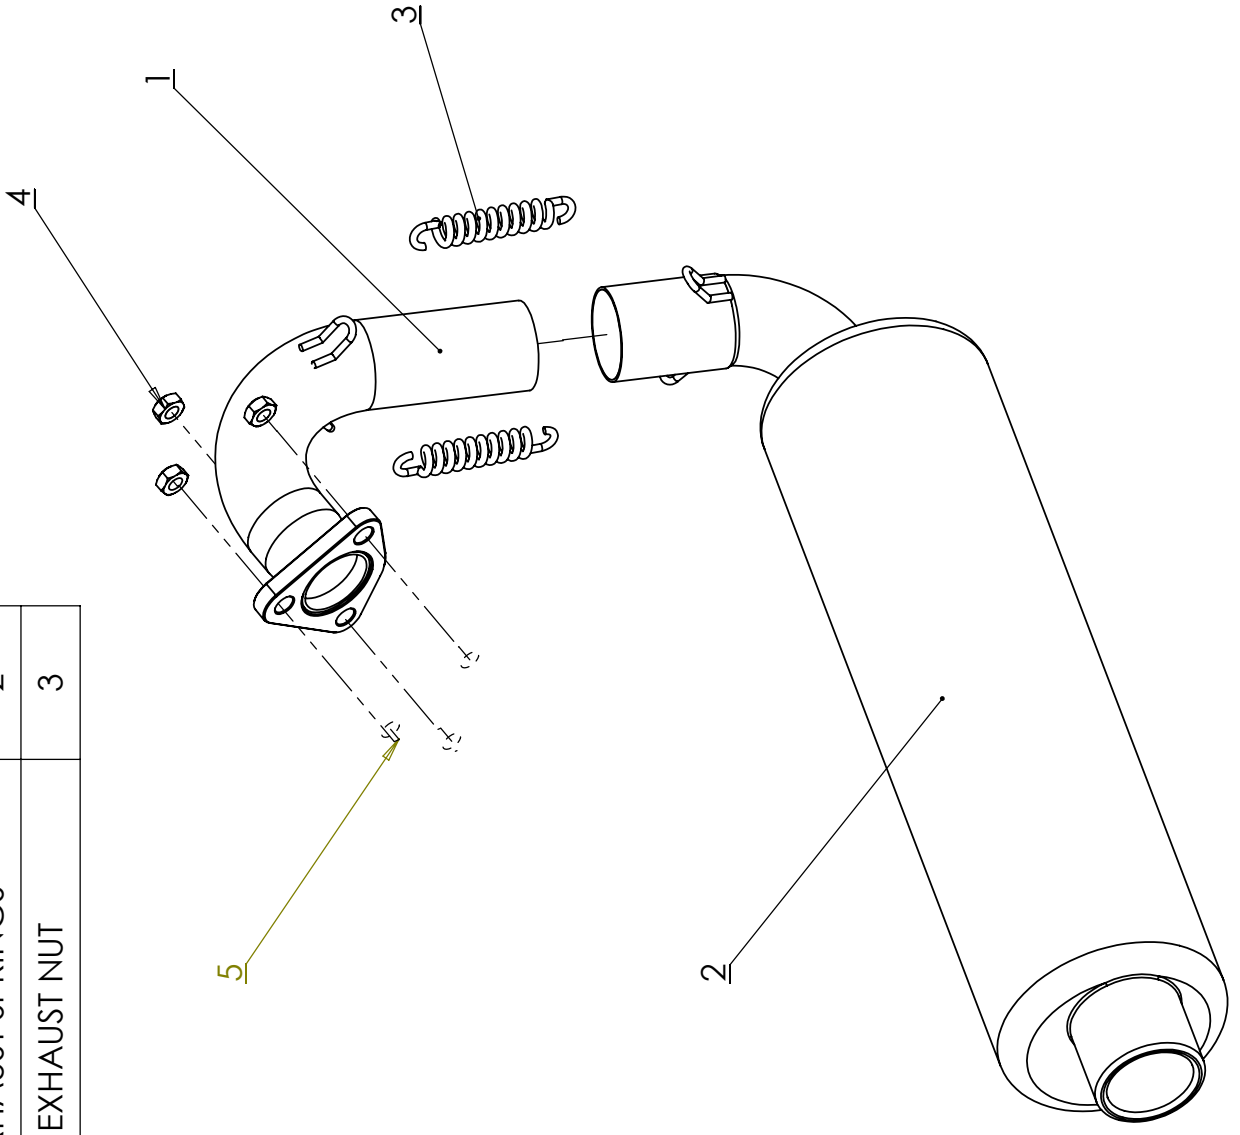

ITEM NO.	PART NUMBER	DESCRIPTION	QTY.
1	CY019	DOWN PIPE	1
2	CY020	SILENCER	1
3	CY078	EXHAUST SPRINGS	2
4	CY080	EXHAUST NUT	3

294 EXHAUST SYSTEM

CYA003

ITEM NO.	PART NUMBER	DESCRIPTION	QTY.
1	CY004	GEAR HOUSING ENGINE SIDE	1
2	CY005	GEAR HOUSING BENBIX SIDE	1
3	CY067	INTER GEAR	1
4	CY070	BENDIX GEAR	1
5	CY071	8MM ID CUP BEARING	4
6	CY072	ENGINE BOLT	2
7	CY073	GEARBOX BACKPLATE SPACER	2
8	CY074	INTER GEAR SHAFT	1
9	CY075	CASING BOLT	5

CYA006 294 DRIVEN PULLEY

ITEM NO.	PART NUMBER	DESCRIPTION	QTY.
1	CY014	WATER PUMP BODY	1
2	CY81	PULLEY	1
3	CY082	PLUG	1
4	CY083	IMPELLER	1
5	CY084	SHAFT	1
6	CY085	LIP SEAL	1
7	CY086	BEARING	2
8	CY087	CIRCLIP	1
9	CY088	INLET WASHER	1
10	CY089	WASHER	1
11	CY090	NUT	1
12	CY091	O RING	1