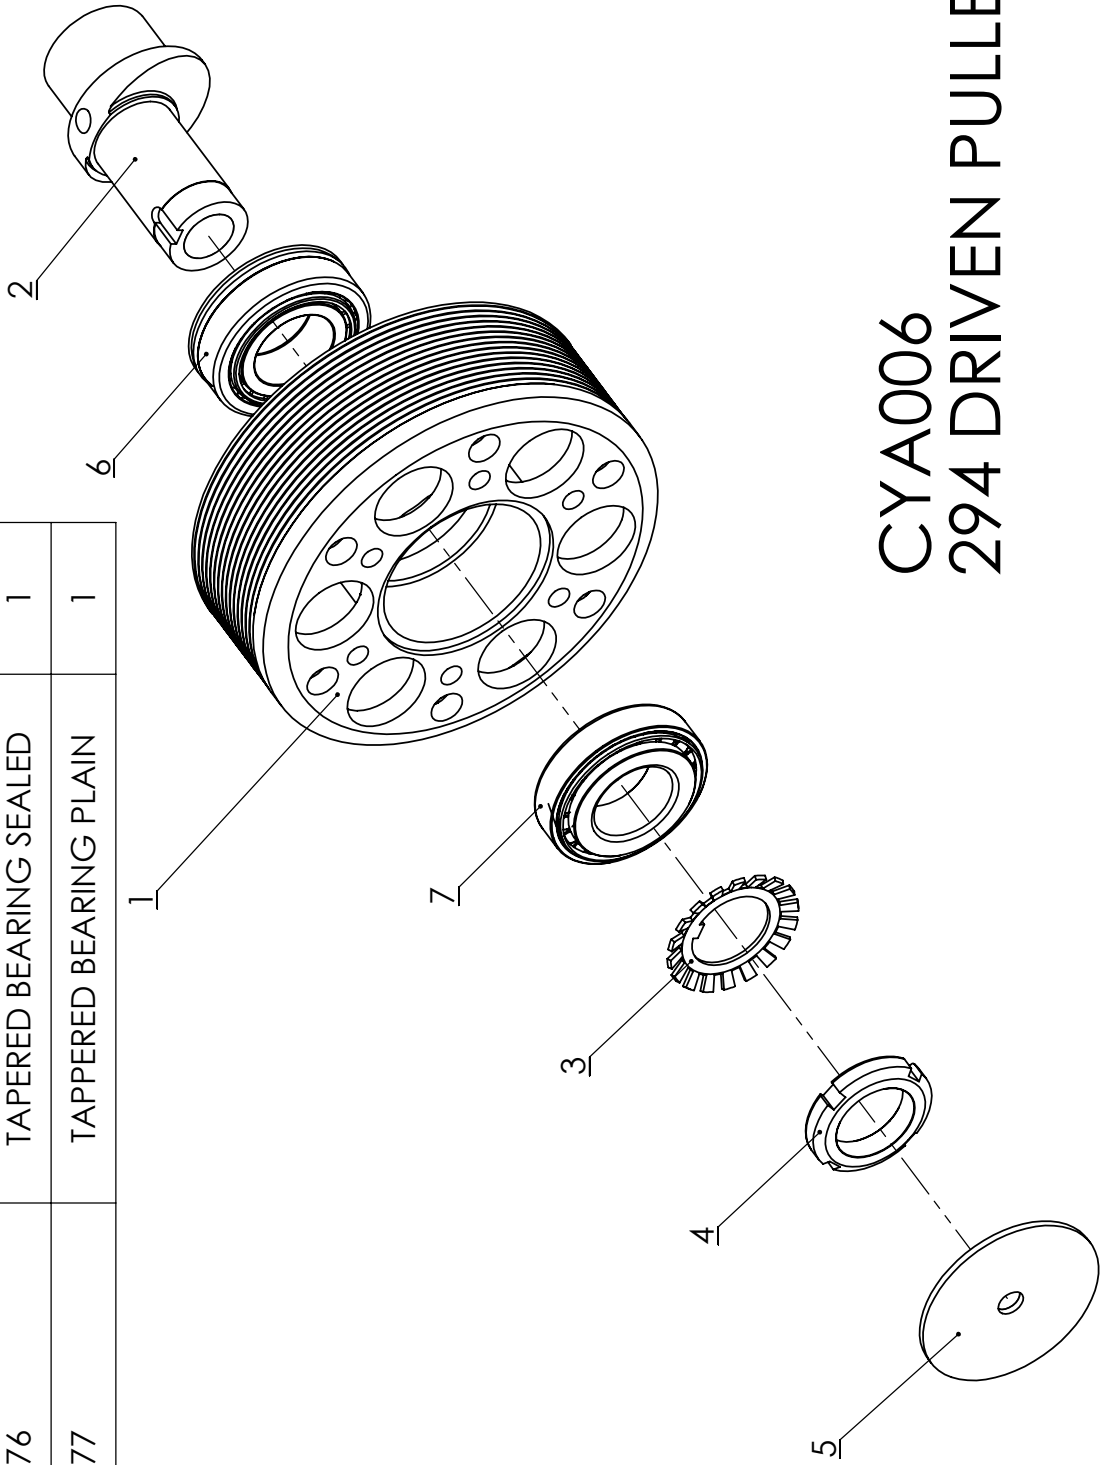

ITEM NO.	PART NUMBER	DESCRIPTION	QTY.
1	CY019	DOWN PIPE	1
2	CY020	SILENCER	1
3	CY078	EXHAUST SPRINGS	2
4	CY080	EXHAUST NUT	3

294 EXHAUST SYSTEM

CYA003

ITEM NO.	PART NUMBER	DESCRIPTION	QTY.
1	CY004	GEAR HOUSING ENGINE SIDE	1
2	CY005	GEAR HOUSING BENBIX SIDE	1
3	CY067	INTER GEAR	1
4	CY070	BENDIX GEAR	1
5	CY071	8MM ID CUP BEARING	4
6	CY072	ENGINE BOLT	2
7	CY073	GEARBOX BACKPLATE SPACER	2
8	CY074	INTER GEAR SHAFT	1
9	CY075	CASING BOLT	5

STARTER GEARBOX CYA005

ITEM NO.	PART NUMBER	DESCRIPTION	QTY.
1	CY008	PULLEY	1
2	CY009	ECCENTRIC SHAFT	1
3	CY010	TAB WASHER	1
4	CY011	NUT	1
5	CY012	PULLEY CAP	1
6	CY076	TAPERED BEARING SEALED	1
7	CY077	TAPERED BEARING PLAIN	1

CYA006 294 DRIVEN PULLEY

ITEM NO.	PART NUMBER	DESCRIPTION	QTY.
1	CY014	WATER PUMP BODY	1
2	CY81	PULLEY	1
3	CY082	PLUG	1
4	CY083	IMPELLER	1
5	CY084	SHAFT	1
6	CY085	LIP SEAL	1
7	CY086	BEARING	2
8	CY087	CIRCLIP	1
9	CY088	INLET WASHER	1
10	CY089	WASHER	1
11	CY090	NUT	1
12	CY091	O RING	1